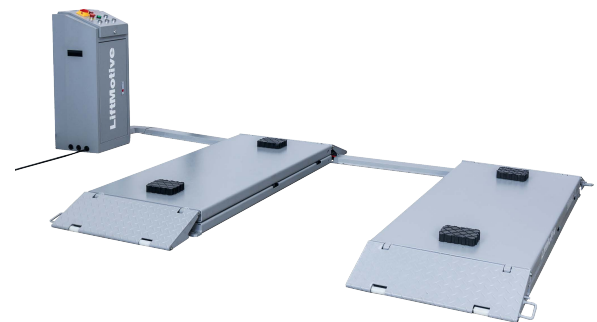

The LiftMotive LM-3000FR Full Rise Scissor Lift is the perfect above ground lift for professional garages. A space saver combining an extremely low lift platform height and a 1.90m full rise scissor lift system.

Features

Automatic Engaging Safety Locks

The lift is equipped with two high quality automatic engaging safety locks.

Easy To Use

The separate control panel can be conveniently positioned to allow easy access for the operator.

Lockable Ramps

Ramps are lockable at full extension. This means the maximum lift point spread is adjustable for short and long wheelbased cars.

Tested with 4000KG

We conduct thorough in-house testing on all our lifts, going above and beyond standard requirements. This includes a weight test where we exceed the maximum capacity by 1000 kg!

LiftMotive

Set of 4 Rubber Lift Pads

Four rubber blocks with 50mm height included

LM-3000FR

LiftMotive

Full Rise Lifts
3.000-kg. Capacity / Full-Rise Lift / Open-Center

Questions? Contact LiftMotive Sales Team
info@liftmotive.com | Tel. +31 627365781
Monday - Friday, 8AM to 4:30PM