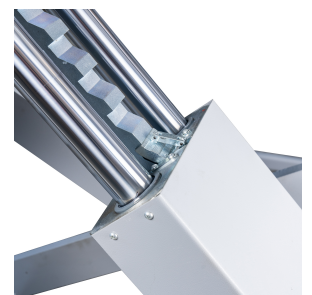

The LiftMotive LM-3000FR Full Rise Scissor Lift is the perfect above ground lift for professional garages. A space saver combining an extremely low lift platform height and a 1.90m full rise scissor lift system.

Features

Automatic Engaging Safety Locks

The lift is equipped with two high quality automatic engaging safety locks.

Easy To Use

The separate control panel can be conveniently positioned to allow easy access for the operator.

Lockable Ramps

Ramps are lockable at full extension. This means the maximum lift point spread is adjustable for short and long wheelbased cars.

Tested with 4000KG

We conduct thorough in-house testing on all our lifts, going above and beyond standard requirements. This includes a weight test where we exceed the maximum capacity by 1000 kg!