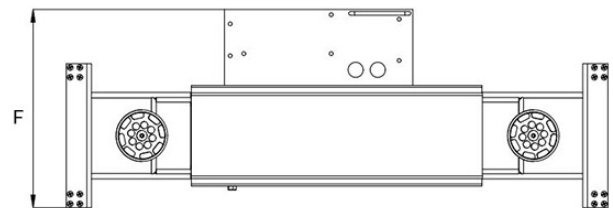

**Model**  
J6A  
**Lifting Capacity**  
2800KG  
**Pump Type**  
Pneumatic, Hydraulic  
**Fits Lift Models:**  
A440(A), A455(A), X550(A), X440(A)

**Model**  
RJ-8A  
**Lifting Capacity**  
3500KG  
**Pump Type**  
Pneumatic, Hydraulic  
**Fits Lift Models:**  
A465(A), X550(A), X730(A), X440(A)

**Model**  
RJ-10A  
**Lifting Capacity**  
4500KG  
**Pump Type**  
Pneumatic, Hydraulic  
**Fits Lift Models:**  
A480(A)

**Model**  
RJ-20A  
**Lifting Capacity**  
9000KG  
**Pump Type**  
Pneumatic, Hydraulic  
**Fits Lift Models:**  
430(E) 440(E)

Measurement	J5H	J6H	J6A	RJ-8A	RJ-10A	RJ-20A
<b>A</b> Pads Reach	842-1357mm	843-1356mm	843-1356mm	875-1680mm	978-1685mm	1150-1845mm
<b>B</b> Min.Height	220mm	215mm	215mm	260mm	280mm	370mm
<b>C</b> base Width	905-1275mm	856-1342mm	856-1342mm	915-1435mm	1005-1435mm	1205-1605mm
<b>D</b> Min.pad Height	128mm	215mm	215mm	263mm	285mm	425mm
<b>E</b> Max. Lifting Height	355mm	450mm	450mm	525mm	550mm	850mm
<b>E</b> Max. Lifting Height + Adapters	419mm	514mm	514mm	716mm	741mm	1079mm
<b>F</b> Overall Width	510mm	510mm	510mm	545mm	550mm	648mm