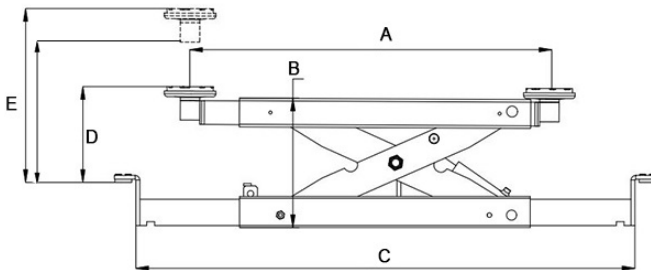

**Model**  
J6A  
**Lifting Capacity**  
2800KG  
**Pump Type**  
Pneumatic, Hydraulic  
**Fits Lift Models:**  
A440(A), A455(A), X550(A), X440(A)

**Model**  
RJ-8A  
**Lifting Capacity**  
3500KG  
**Pump Type**  
Pneumatic, Hydraulic  
**Fits Lift Models:**  
A465(A), X550(A), X730(A), X440(A)

**Model**  
RJ-10A  
**Lifting Capacity**  
4500KG  
**Pump Type**  
Pneumatic, Hydraulic  
**Fits Lift Models:**  
A480(A)

**Model**  
RJ-20A  
**Lifting Capacity**  
9000KG  
**Pump Type**  
Pneumatic, Hydraulic  
**Fits Lift Models:**  
430(E) 440(E)

Measurement	J5H	J6H	J6A	RJ-8A	RJ-10A	RJ-20A
<b>A</b> Pads Reach	842-1357mm	843-1356mm	843-1356mm	875-1680mm	978-1685mm	1150-1845mm
<b>B</b> Min.Height	220mm	215mm	215mm	260mm	280mm	370mm
<b>C</b> base Width	905-1275mm	856-1342mm	856-1342mm	915-1435mm	1005-1435mm	1205-1605mm
<b>D</b> Min.pad Height	128mm	215mm	215mm	263mm	285mm	425mm
<b>E</b> Max. Lifting Height	355mm	450mm	450mm	525mm	550mm	850mm
<b>E</b> Max. Lifting Height + Adapters	419mm	514mm	514mm	716mm	741mm	1079mm
<b>F</b> Overall Width	510mm	510mm	510mm	545mm	550mm	648mm