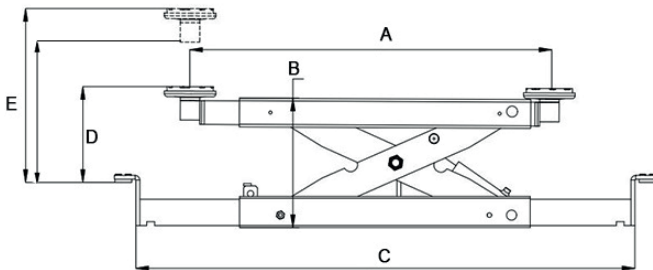

Model
J6A
Lifting Capacity
2800KG
Pump Type
Pneumatic, Hydraulic
Fits Lift Models:
A440(A), A455(A), X550(A), X440(A)

Model
RJ-8A
Lifting Capacity
3500KG
Pump Type
Pneumatic, Hydraulic
Fits Lift Models:
A465(A), X550(A), X730(A), X440(A)

Model
RJ-10A
Lifting Capacity
4500KG
Pump Type
Pneumatic, Hydraulic
Fits Lift Models:
A480(A)

Model
RJ-20A
Lifting Capacity
9000KG
Pump Type
Pneumatic, Hydraulic
Fits Lift Models:
430(E) 440(E)

Measurement	J5H	J6H	J6A	RJ-8A	RJ-10A	RJ-20A
A Pads Reach	842-1357mm	843-1356mm	843-1356mm	875-1680mm	978-1685mm	1150-1845mm
B Min.Height	220mm	215mm	215mm	260mm	280mm	370mm
C Base Width	790-1275mm	856-1342mm	856-1342mm	915-1435mm	1005-1435mm	1205-1605mm
D Min.pad Height	128mm	215mm	215mm	263mm	285mm	425mm
E Max. Lifting Height	355mm	450mm	450mm	525mm	550mm	850mm
E Max. Lifting Height + Adapters	419mm	514mm	514mm	716mm	741mm	1079mm
F Overall Width	510mm	510mm	510mm	545mm	550mm	648mm