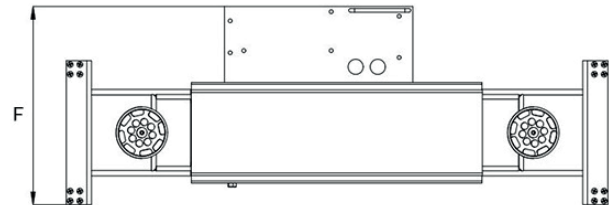

Model
J6A
Lifting Capacity
2800KG
Pump Type
Pneumatic, Hydraulic
Fits Lift Models:
A440(A), A455(A), X550(A), X440(A)

Model
RJ-8A
Lifting Capacity
3500KG
Pump Type
Pneumatic, Hydraulic
Fits Lift Models:
A465(A), X550(A), X730(A), X440(A)

Model
RJ-10A
Lifting Capacity
4500KG
Pump Type
Pneumatic, Hydraulic
Fits Lift Models:
A480(A)

Model
RJ-20A
Lifting Capacity
9000KG
Pump Type
Pneumatic, Hydraulic
Fits Lift Models:
430(E) 440(E)

Measurement	J5H	J6H	J6A	RJ-8A	RJ-10A	RJ-20A
A Pads Reach	842-1357mm	843-1356mm	843-1356mm	875-1680mm	978-1685mm	1150-1845mm
B Min.Height	220mm	215mm	215mm	260mm	280mm	370mm
C Base Width	790-1275mm	856-1342mm	856-1342mm	915-1435mm	1005-1435mm	1205-1605mm
D Min.pad Height	128mm	215mm	215mm	263mm	285mm	425mm
E Max. Lifting Height	355mm	450mm	450mm	525mm	550mm	850mm
E Max. Lifting Height + Adapters	419mm	514mm	514mm	716mm	741mm	1079mm
F Overall Width	510mm	510mm	510mm	545mm	550mm	648mm